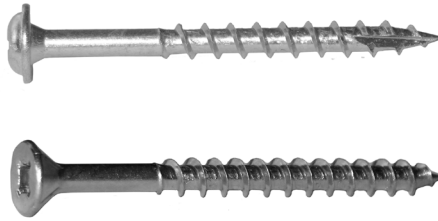

Type 17 Low Root Screws

• Combo is a square/phil drive

ITEM NO.	DESCRIPTION	MATERIAL
8N125SQRZ/17	#8 X 1-1/4 ROUND WASHER, SQUARE DRIVE, TYPE 17	ZINC PLATED STEEL
8N175SQRZ/17	#8 X 1-3/4 ROUND WASHER, SQUARE DRIVE, TYPE 17	ZINC PLATED STEEL
8N200SQRZ/17	#8 X 2 ROUND WASHER, SQUARE DRIVE, TYPE 17	ZINC PLATED STEEL
8N225SQRZ/17	#8 X 2-1/4 ROUND WASHER, SQUARE DRIVE, TYPE 17	ZINC PLATED STEEL
8N250SQRZ/17	#8 X 2-1/2 ROUND WASHER, SQUARE DRIVE, TYPE 17	ZINC PLATED STEEL
6N50SPZ/LP	#6 X 1/2 PAN HEAD, PHILLIPS, LOW PROFILE	ZINC PLATED STEEL
8N75SPRZ/17	#8 X 3/4 ROUND WASHER, COMBO DRIVE, TYPE 17	ZINC PLATED STEEL
8N100SPRZ/17	#8 X 1 ROUND WASHER, COMBO DRIVE, TYPE 17	ZINC PLATED STEEL
8N112SPRZ/17	#8 X 1-1/8 ROUND WASHER, COMBO DRIVE, TYPE 17	ZINC PLATED STEEL
8N112SPRZ/17/1/2	#8 X 1-1/8 ROUND WASHER, COMBO DRIVE, 1/2" WASHER, TYPE 17	ZINC PLATED STEEL
8N125SPRZ/17	#8 X 1-1/4 ROUND WASHER, COMBO DRIVE, TYPE 17	ZINC PLATED STEEL
8N125SPRZ/17/1/2	#8 X 1-1/4 ROUND WASHER, COMBO DRIVE, 1/2" WASHER, TYPE 17	ZINC PLATED STEEL
8N150SPRZ/17	#8 X 1-1/2 ROUND WASHER, COMBO DRIVE, TYPE 17	ZINC PLATED STEEL
8N175SPRZ/17	#8 X 1-3/4 ROUND WASHER, COMBO DRIVE, TYPE 17	ZINC PLATED STEEL
8N200SPRZ/17	#8 X 2 ROUND WASHER, COMBO DRIVE, TYPE 17	ZINC PLATED STEEL
8N225SPRZ/17	#8 X 2-1/4 ROUND WASHER, COMBO DRIVE, TYPE 17	ZINC PLATED STEEL
8N250SPRZ/17	#8 X 2-1/2 ROUND WASHER, COMBO DRIVE, TYPE 17	ZINC PLATED STEEL
8N300SPRZ/17	#8 X 3 ROUND WASHER, COMBO DRIVE, TYPE 17	ZINC PLATED STEEL
10N250SPRZ/17	#10 X 2- 1/2 ROUND WASHER, COMBO DRIVE, TYPE 17	ZINC PLATED STEEL
6N50SPLN/17	#6 X 1/2 FLAT PHILLIPS, TYPE 17	NICKLE PLATED
6N62SPLI/17	#6 X 5/8 FLAT PHILLIPS, TYPE 17	NICKLE PLATED
6N75SPLN/17	#6 X 3/4 FLAT PHILLIPS, TYPE 17	NICKLE PLATED
6N100SPLN/17	#6 X 1 FLAT PHILLIPS, TYPE 17	NICKLE PLATED
8N75SCLZ/17	#8 X 3/4 FLAT, COMBO DRIVE, TYPE 17	ZINC PLATED STEEL
8N100SCLZ/17	#8 X 1 FLAT, COMBO DRIVE, TYPE 17	ZINC PLATED STEEL
8N112SCLZ/17	#8 X 1-1/8 FLAT, COMBO DRIVE, TYPE 17	ZINC PLATED STEEL
8N125SCLZ/17	#8 X 1-1/4 FLAT, COMBO DRIVE, TYPE 17	ZINC PLATED STEEL
8N150SCLZ/17	#8 X 1-1/2 FLAT, COMBO DRIVE, TYPE 17	ZINC PLATED STEEL
8N175SCLZ/17	#8 X 1-3/4 FLAT, COMBO DRIVE, TYPE 17	ZINC PLATED STEEL
8N200SCLZ/17	#8 X 2 FLAT, COMBO DRIVE, TYPE 17	ZINC PLATED STEEL
8N225SCLZ/17	#8 X 2-1/4 FLAT, COMBO DRIVE, TYPE 17	ZINC PLATED STEEL
8N250SCLZ/17	#8 X 2-1/2 FLAT, COMBO DRIVE, TYPE 17	ZINC PLATED STEEL
8N300SCLZ/17	#8 X 3 FLAT, COMBO DRIVE, TYPE 17	ZINC PLATED STEEL
8N125SPLZ/17	#8 X 1-1/4 FLAT, PHILLIPS, TYPE 17	ZINC PLATED STEEL
8N175SPLZ/17	#8 X 1-3/4 FLAT, PHILLIPS, TYPE 17	ZINC PLATED STEEL
8N200SPLZ/17	#8 X 2 FLAT, PHILLIPS, TYPE 17	ZINC PLATED STEEL
8N225SPLZ/17	#8 X 2-1/4" FLAT, PHILLIPS, TYPE 17	ZINC PLATED STEEL
8N250SPLZ/17	#8 X 2-1/2 FLAT, PHILLIPS, TYPE 17	ZINC PLATED STEEL
8N300SPLZ/17	#8 X 3 FLAT, PHILLIPS, TYPE 17	ZINC PLATED STEEL

Our Trucks Deliver Throughout SE & SW Florida

To Place an Order Please Call Customer Service at 1-800-226-5555 or Fax to 800-582-6110